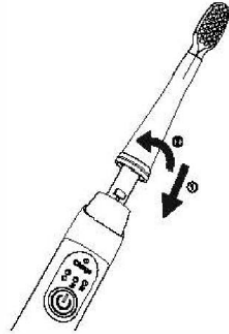

LEMARC

U S A

Model LK21 electric sonic toothbrush for children

Charging

- All our electric toothbrush is delivered pre-charged, so you can use them right away. In case of longer storing, the battery might be exhausted. In this case charge first.
- Please charge your electric toothbrush by connecting it with the supplied cable to any USB port, for example the charger of your mobile phone or tablet, or on your computer.
- While charging the LED of the charging indicator blinks. Once it stops blinking and lights permanently, charging is complete. You can use your brush now for up to 40 days, without charging again (based on 2 cycles of 2 minutes per day).

- It is normal, that the housing of the handset gets slightly warm during charging, which is usually in a temperature range comfortable to touch. However, in case it turns hot and can't be touched comfortably, disconnect the power immediately and contact us via support@lemarcusa.com

Getting Started

Please install the brush head as shown and turn it tight. Taking off the brush head follow these steps vice versa.

Moisten the bristles and apply the required amount of toothpaste.

Place brush head in the mouth before switching the appliance on. Place the bristles on your teeth in a 45° angle, facing the gum. Turn the brush on.