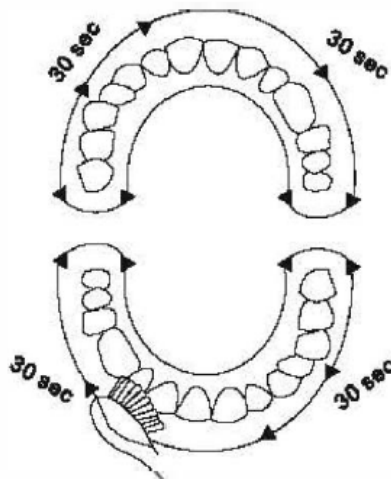

Getting Started

Please install the brush head as shown and turn it tight. Taking off the brush head follow these steps vice versa.

Moisten the bristles and apply the required amount of toothpaste.

Place brush head in the mouth before switching the appliance on. Place the bristles on your teeth in a 45° angle, facing the gum. Turn the brush on.

Now move the brush head with a wavy pattern along your teeth, applying a little pressure. While cleaning, the middle part of the bristles should always be in contact with teeth. Do not scrub, let the brush do the work for you.

Smart Timer

The toothbrush features a smart 2-minutes timer function. After each 30 seconds, a small interruption of the vibrations will remind you to move to the next section of your teeth. After 2 minutes the toothbrush will turn off automatically. 2 minutes is medically correct brushing, without watching the clock.