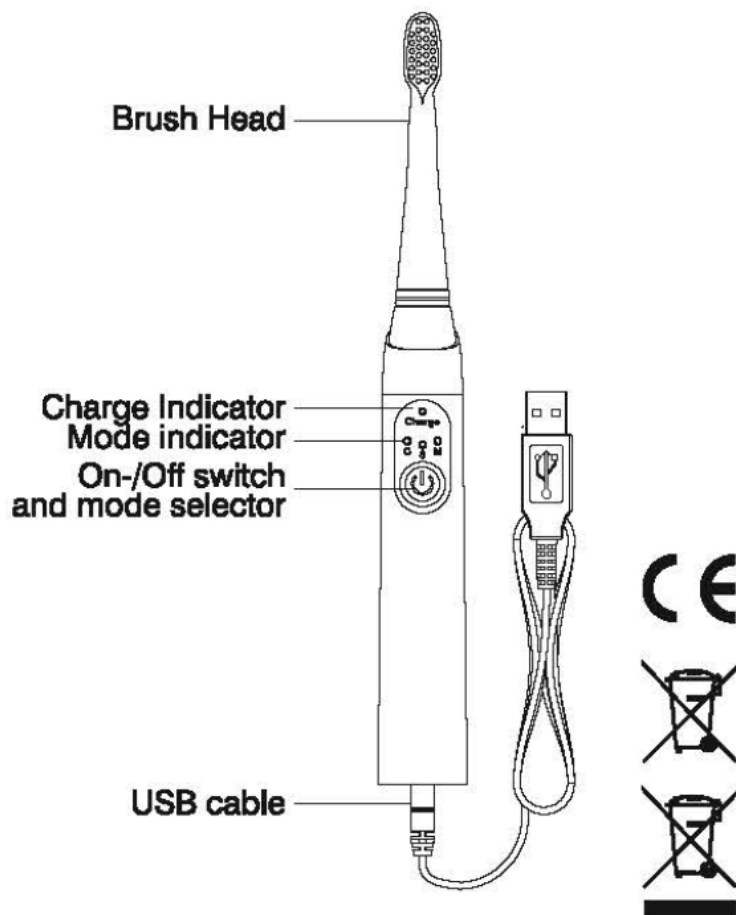

LEMARC

U S A

Model LK21 electric sonic toothbrush for children

Charging

- All our electric toothbrush is delivered pre-charged, so you can use them right away. In case of longer storing, the battery might be exhausted. In this case charge first.
- Please charge your electric toothbrush by connecting it with the supplied cable to any USB port, for example the charger of your mobile phone or tablet, or on your computer.
- While charging the LED of the charging indicator blinks. Once it stops blinking and lights permanently, charging is complete. You can use your brush now for up to 40 days, without charging again (based on 2 cycles of 2 minutes per day).

Getting Started

Please install the brush head as shown and turn it tight. Taking off the brush head follow these steps vice versa.

Moisten the bristles and apply the required amount of toothpaste.

Place brush head in the mouth before switching the appliance on. Place the bristles on your teeth in a 45° angle, facing the gum. Turn the brush on.

Smart Timer

The toothbrush features a smart 2-minutes timer function. After each 30 seconds, a small interruption of the vibrations will remind you to move to the next section of your teeth. After 2 minutes the toothbrush will turn off automatically. 2 minutes is medically correct brushing, without watching the clock.